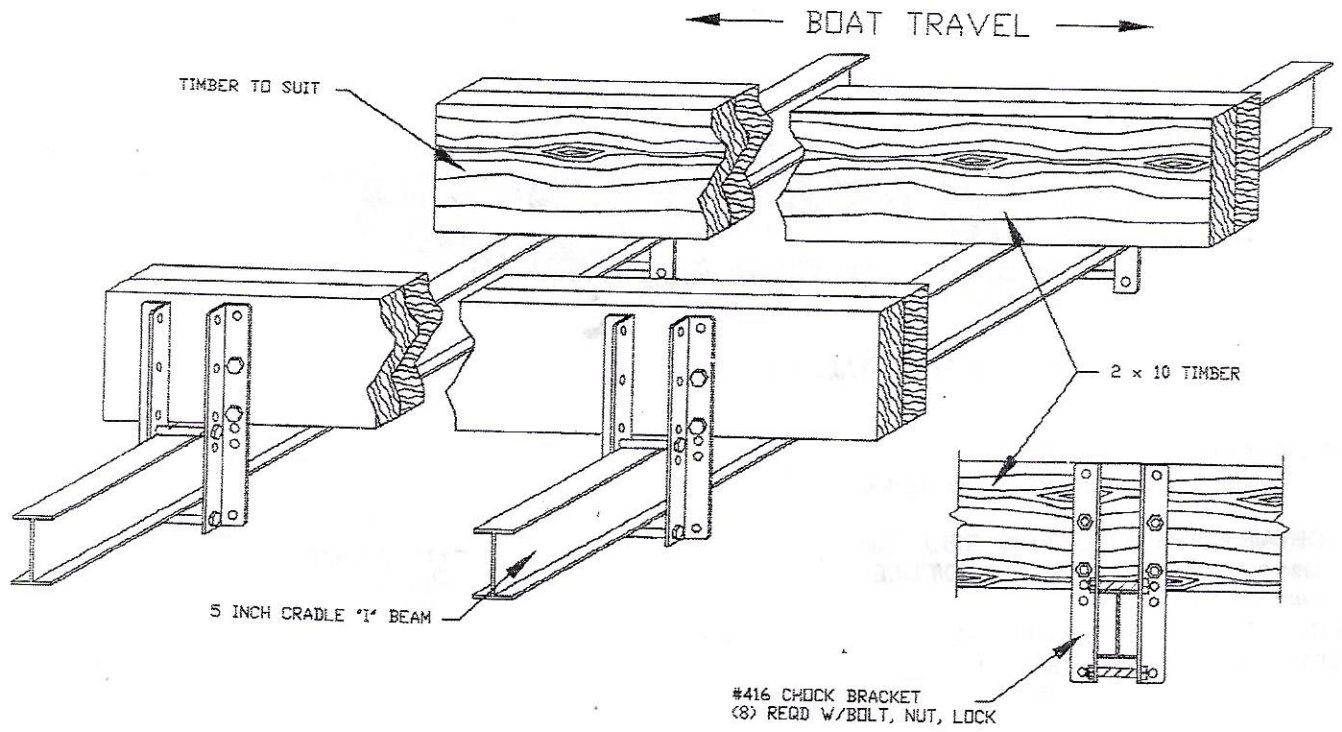

TIMBER TO CRADLE MOUNT
4000# & 6000# Kit only - 5 in bottom beam

120

American